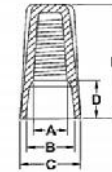

Easy-Twist™ Wire Connectors WC Series UL486C Listed

- *Flame retardant UL 94V-2 thermoplastic shell provides excellent electrical insulation
- *Temperature rating 105 C (221 F)
- *Fixed, precise square wire spring provides secure gripping of conductors
- *Deep skirt entry provides protection from flashover and shorts
- *Sure-grip ribs improve gripping ability and comfort
- *Compact design ensures proper installation - especially in tight spaces
- *Threaded funnel entry guides the wires into the connector easily
- *Pre-twisting of wires is not necessary
- *1,000 volts maximum in fixtures and signs

Drawn - SD

Approved - KM

Title - Easy-Twist™ Wire Connectors

Figure 1

Figure 2

Figure 3

Figure 4

Figure 5

Figure 6

Catalog Number	Figure	Wire Range	Color	E	A	B	C	D	Max Wire Combination	Min Wire Combination	Temp Rating	Max Voltage	Standard Package Qty
WC-G-C WC-G-SJ WC-G-B	1	22-14 AWG	Grey	0.598	0.150	0.256	0.339	0.217	(1)#16 w(1)#18 w(1)#20 AWG	(2)#22 AWG	105 C	300 V	100 300 1,000
WC-B-C WC-B-SJ WC-B-B	2	22-14 AWG	Blue	0.697	0.161	0.280	0.390	0.217	(3)#16 AWG	(2)#22 AWG	105 C	300 V	100 300 1,000
WC-O-C WC-O-CJ WC-O-SJ WC-O-B WC-O-D	3	22-14 AWG	Orange	0.866	0.197	0.382	0.500	0.268	(4)#16 w(1)#20 AWG	(1)#18 w(1)#20 AWG	105 C	600 V	100 100 300 500 50,000
WC-Y-C WC-Y-CJ WC-Y-SJ WC-Y-B WC-Y-D	4	22-10 AWG	Yellow	0.969	0.236	0.433	0.551	0.268	(2)#12 w(2)#14 AWG	(3)#20 SOL	105 C	600 V	100 100 200 500 35,000
WC-R-C WC-R-SJ WC-R-B WC-R-D	5	22-10 AWG	Red	1.043	0.339	0.516	0.642	0.406	(2)#10 SOL w(2)#12 STR	(3)#18 AWG	105 C	600 V	100 100 500 25,000
WC-HB3-B	6	22-18 AWG	Black	0.866	0.197	0.382	0.500	0.307	(1)#14 w(1)#16 w(1)#18 AWG	(1)#16 w(1)#22 AWG	150 C	600 V	500
WC-HB1-B	6	22-18	Black	0.598	0.150	0.256	0.339	0.228	(2)#18 STR	(1)#18 w(1)#22 STR	150 C	600 V	1000